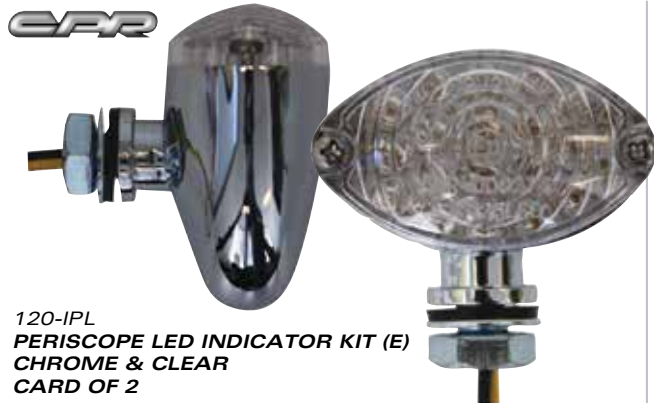

INDICATOR KITS

INDICATOR KITS

EPR

120-IKALL
LONG AERO LED INDICATOR KIT (E)
BLACK & CLEAR
LENS 37MM X 25MM
CARD OF 2

EPR

120-IKD
MINI DIAMOND INDICATOR KIT (E)
BLACK & AMBER
LENS 35MM X 27MM
CARD OF 2

EPR

120-IKWL
LED INDICATOR KIT (E)
MINI WEDGETAIL WITH RESISTORS
E-MARKED
LENS 45MM X 20MM
CARD OF 2

EPR

120-IKTT
YAMAHA TT250/350 INDICATOR KIT
WITH BRACKETS AND RUBBERS
BLACK & AMBER
DIAMETER 35MM
STEEL BODY
CARD OF 4

EPR

120-IKXR
HONDA XR200/250/350/400/500/600 INDICATOR KIT
WITH BRACKETS AND RUBBERS
BLACK & AMBER
DIAMETER 45MM
CARD OF 4

EPR

120-IKE
FLEXY RUBBER ENDURO INDICATOR KIT
BLACK & AMBER
DIAMETER 35MM
CARD OF 4

EPR

120-IKM BLC
MINI BULLET INDICATOR KIT (E)
CHROME & SMOKE
BODY 60MM X 25MM
8MM MOUNTING SHAFT
CARD OF 2

EPR

120-IKM BLK
MINI BULLET INDICATOR KIT (E)
MATT BLACK & SMOKE
BODY 60MM X 25MM
8MM MOUNTING SHAFT
CARD OF 2

120-IPL
PERISCOPE LED INDICATOR KIT (E)
CHROME & CLEAR
CARD OF 2

120-IPLK
PERISCOPE LED INDICATOR KIT (E)
BLACK & CLEAR
CARD OF 2

120-IDC
DOSS INDICATOR KIT
CHROME & CLEAR
CARD OF 2

RESISTORS FOR LED INDICATOR KITS
BUNDLE OF 2
120-IRL 12V10W 27 OHM