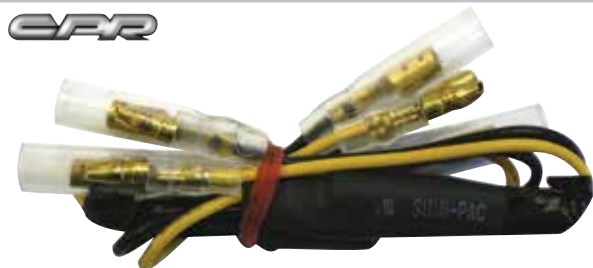

INDICATOR & LENS KITS