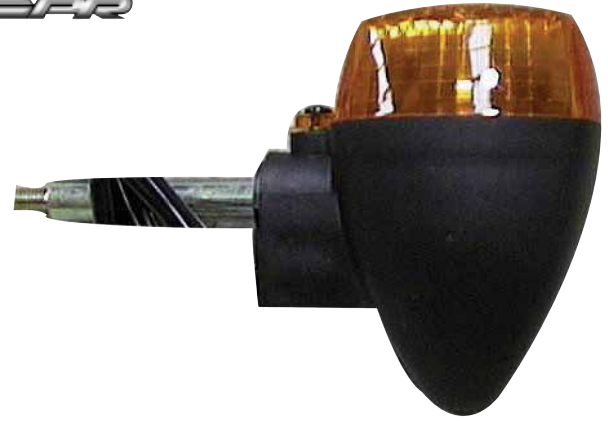

CPR

120-I33 REAR
KAWASAKI INDICATOR
REFER TO QUICK REFERENCE GUIDE 23040-1276

CPR